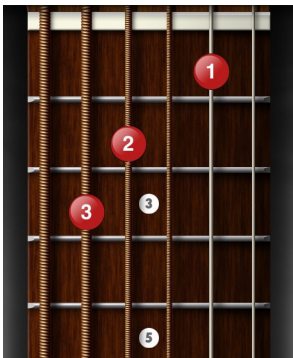

Wish Your Were Here: Pink Floyd

Chords:

E minor 7

G Major

G major (alt)

A7 sus4

C major

D major (F# bass)

A minor

Wish You Were Here: Pink Floyd

Structure:

Intro

Em7 G Em7 G Em7 A7sus4 Em7 A7sus4 G x2 (Second time with lead guitar)

Verse 1

C D/F#
So, so you think you can tell,

Am G
Heaven from Hell, blue skies from pain.

D/F# C Am
Can you tell a green field from a cold steel rail, a smile from a veil,

G
Do you think you can tell?

Verse 2

C D/F#
Did they get you to trade your heroes for ghosts,

Am G D/F#
Hot ashes for trees, hot air for a cool breeze, cold comfort for change,

C Am G
And did you exchange a walk on part in the war for a lead role in a cage?

Instrumental

Em7 G Em7 G Em7 A7sus4 Em7 A7sus4 G

Chorus

C D/F#
How I wish, how I wish you were here.

Am G D/F#
We're just two lost souls swimming in a fish bowl, year after year,