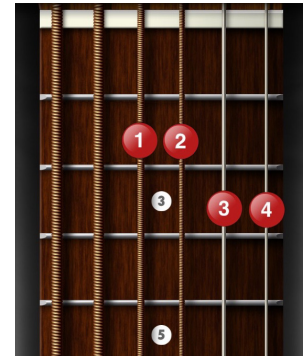

Wish Your Were Here: Pink Floyd

Chords:

E minor 7

G Major

G major (alt)

A7 sus4

C major

D major (F# bass)

A minor

Wish You Were Here: Pink Floyd

Structure:

Intro

Em7 G Em7 G Em7 A7sus4 Em7 A7sus4 G x2 (Second time with lead guitar)

Verse 1

C D/F#
So, so you think you can tell,

Am G
Heaven from Hell, blue skies from pain.

D/F# C Am
Can you tell a green field from a cold steel rail, a smile from a veil,

G
Do you think you can tell?

Verse 2

C D/F#
Did they get you to trade your heroes for ghosts,

Am G D/F#
Hot ashes for trees, hot air for a cool breeze, cold comfort for change,

D/F# C
Running over the same old ground. What have we found?

Am G
The same old fears. Wish you were here!

Instrumental

Em7 G Em7 G Em7 A7sus4 Em7 A7sus4 G (To fade with improvised guitar)