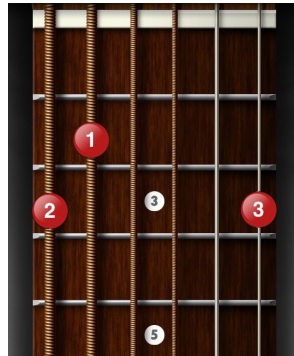

Wish Your Were Here: Pink Floyd

Chords:

E minor 7

G Major

G major (alt)

A7 sus4

C major

D major (F# bass)

A minor

Wish You Were Here: Pink Floyd

Structure:

Intro

Em7 G Em7 G Em7 A7sus4 Em7 A7sus4 G x2 (Second time with lead guitar)

Verse 1

C D/F#
So, so you think you can tell,

Am G
Heaven from Hell, blue skies from pain.

D/F# C Am
Can you tell a green field from a cold steel rail, a smile from a veil,

G
Do you think you can tell?

Verse 2

C D/F#
Did they get you to trade your heroes for ghosts,

Am G D/F#
Hot ashes for trees, hot air for a cool breeze, cold comfort for change,

D/F# C
Running over the same old ground. What have we found?

Am G
The same old fears. Wish you were here!

Instrumental

Em7 G Em7 G Em7 A7sus4 Em7 A7sus4 G (To fade with improvised guitar)