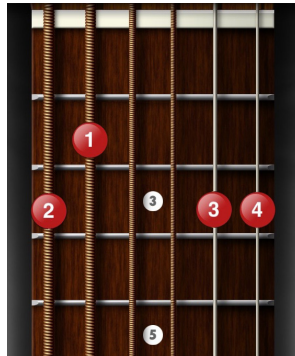

Wish Your Were Here: Pink Floyd

Chords:

E minor 7

G Major

G major (alt)

A7 sus4

C major

D major (F# bass)

A minor

Wish You Were Here: Pink Floyd

Structure:

Intro

Em7 G Em7 G Em7 A7sus4 Em7 A7sus4 G x2 (Second time with lead guitar)

Verse 1

C D/F#
So, so you think you can tell,

Am G
Heaven from Hell, blue skies from pain.

D/F# C Am
Can you tell a green field from a cold steel rail, a smile from a veil,

G
Do you think you can tell?

Verse 2

C D/F#
Did they get you to trade your heroes for ghosts,

Am G D/F#
Hot ashes for trees, hot air for a cool breeze, cold comfort for change,

C Am G
And did you exchange a walk on part in the war for a lead role in a cage?

Instrumental

Em7 G Em7 G Em7 A7sus4 Em7 A7sus4 G

Chorus

C D/F#
How I wish, how I wish you were here.

Am G D/F#
We're just two lost souls swimming in a fish bowl, year after year,