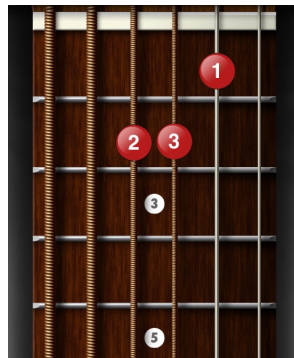

Wish Your Were Here: Pink Floyd

Chords:

E minor 7

G Major

G major (alt)

A7 sus4

C major

D major (F# bass)

A minor

Wish You Were Here: Pink Floyd

Structure:

Intro

Em7 G Em7 G Em7 A7sus4 Em7 A7sus4 G x2 (Second time with lead guitar)

Verse 1

C D/F#
So, so you think you can tell,

Am G
Heaven from Hell, blue skies from pain.

D/F# C Am
Can you tell a green field from a cold steel rail, a smile from a veil,

G
Do you think you can tell?

Verse 2

C D/F#
Did they get you to trade your heroes for ghosts,

Am G D/F#
Hot ashes for trees, hot air for a cool breeze, cold comfort for change,

D/F# C
Running over the same old ground. What have we found?

Am G
The same old fears. Wish you were here!

Instrumental

Em7 G Em7 G Em7 A7sus4 Em7 A7sus4 G (To fade with improvised guitar)