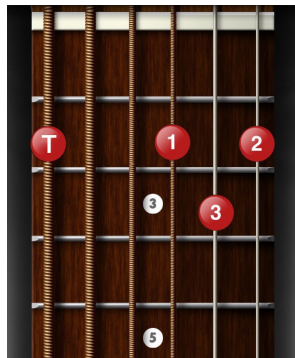

Wish Your Were Here: Pink Floyd

Chords:

E minor 7

G Major

G major (alt)

A7 sus4

C major

D major (F# bass)

A minor

Wish You Were Here: Pink Floyd

Structure:

Intro

Em7 G Em7 G Em7 A7sus4 Em7 A7sus4 G x2 (Second time with lead guitar)

Verse 1

C D/F#
So, so you think you can tell,

Am G
Heaven from Hell, blue skies from pain.

D/F# C Am
Can you tell a green field from a cold steel rail, a smile from a veil,

G
Do you think you can tell?

Verse 2

C D/F#
Did they get you to trade your heroes for ghosts,

Am G D/F#
Hot ashes for trees, hot air for a cool breeze, cold comfort for change,

C Am G
And did you exchange a walk on part in the war for a lead role in a cage?

Instrumental

Em7 G Em7 G Em7 A7sus4 Em7 A7sus4 G

Chorus

C D/F#
How I wish, how I wish you were here.

Am G D/F#
We're just two lost souls swimming in a fish bowl, year after year,