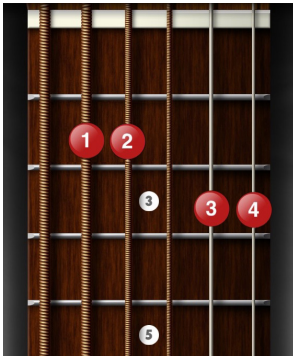

Wish Your Were Here: Pink Floyd

Chords:

E minor 7

G Major

G major (alt)

A7 sus4

C major

D major (F# bass)

A minor

Wish You Were Here: Pink Floyd

Structure:

Intro

Em7 G Em7 G Em7 A7sus4 Em7 A7sus4 G x2 (Second time with lead guitar)

Verse 1

C D/F#
So, so you think you can tell,

Am G
Heaven from Hell, blue skies from pain.

D/F# C Am
Can you tell a green field from a cold steel rail, a smile from a veil,

G
Do you think you can tell?

Verse 2

C D/F#
Did they get you to trade your heroes for ghosts,

Am G D/F#
Hot ashes for trees, hot air for a cool breeze, cold comfort for change,

D/F# C
Running over the same old ground. What have we found?

Am G
The same old fears. Wish you were here!

Instrumental

Em7 G Em7 G Em7 A7sus4 Em7 A7sus4 G (To fade with improvised guitar)